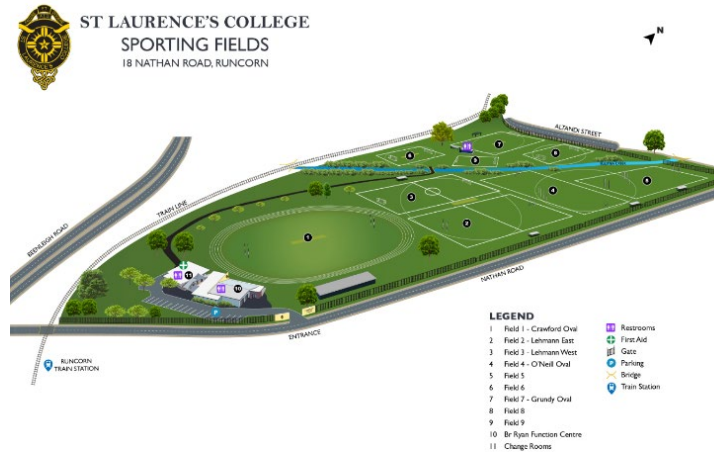

Round 1	2/05/2026	6A Rugby	12.30pm	St Laurence's College	6A Rugby	Villanova College Playing Fields, Field 7, Manly Road, Tingalpa
Round 1	2/05/2026	6B Rugby	11.30am	St Laurence's College	6B Rugby	Villanova College Playing Fields, Field 7, Manly Road, Tingalpa
Round 1	2/05/2026	6C Rugby	10.30am	Padua College	6C Rugby	Villanova College Playing Fields, Field 7, Manly Road, Tingalpa
Round 1	2/05/2026	5A Rugby	9.40am	St Laurence's College	5A Rugby	Villanova College Playing Fields, Field 7, Manly Road, Tingalpa
Round 1	2/05/2026	5B Rugby	8.50am	St Laurence's College	5B Rugby	Villanova College Playing Fields, Field 7, Manly Road, Tingalpa
Round 1	2/05/2026	5C Rugby	8.00am	St Laurence's College	5C Rugby	Villanova College Playing Fields, Field 7, Manly Road, Tingalpa

Playing Venue Maps

[Villanova College Campus Map](#) at 24 Sixth Avenue, Coorparoo - for **Chess @Villanova College's venue**

Villanova Park, Manly Rd, Tingalpa – for Rugby and Football @Villanova College's venue

St Laurence's College Playing Fields, Runcorn – for Football @SLC

Souths United Football Club, Runcorn – for Football @SLC

Nudgee Recreation Reserve Football v Padua