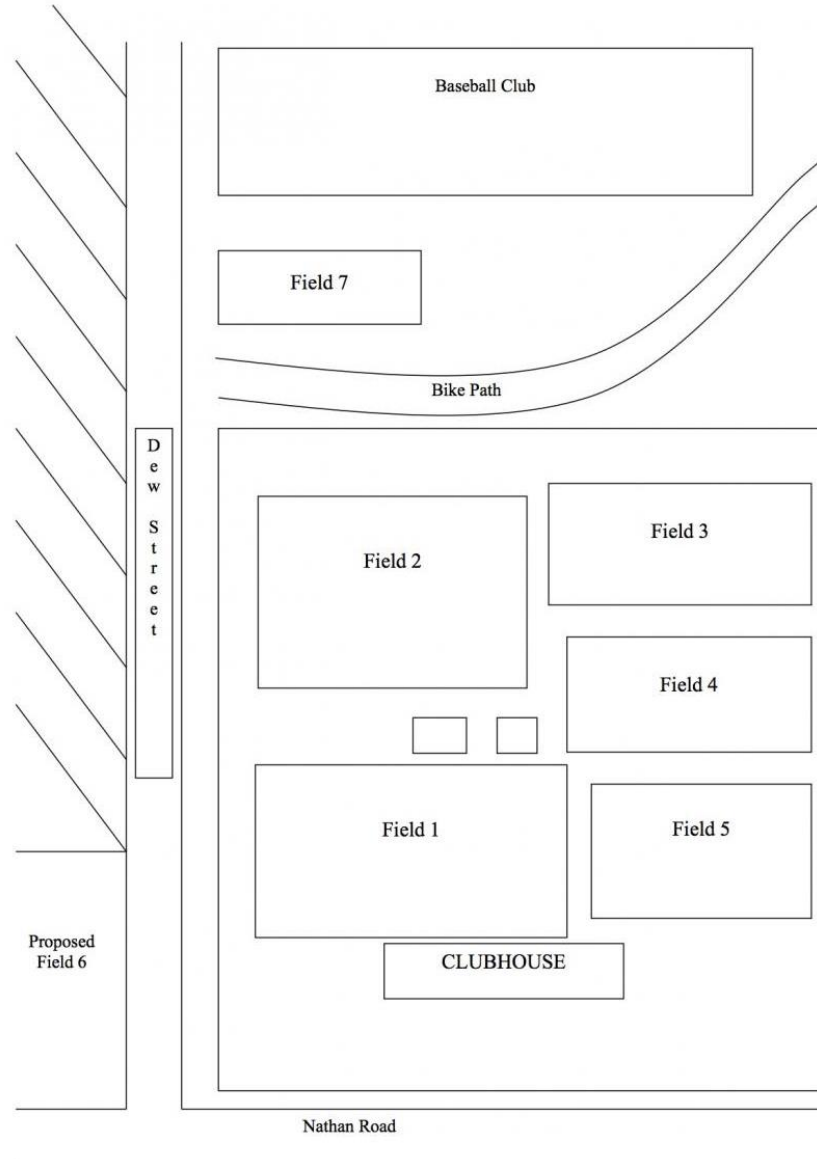

Round 2 Souths United Playing Fields