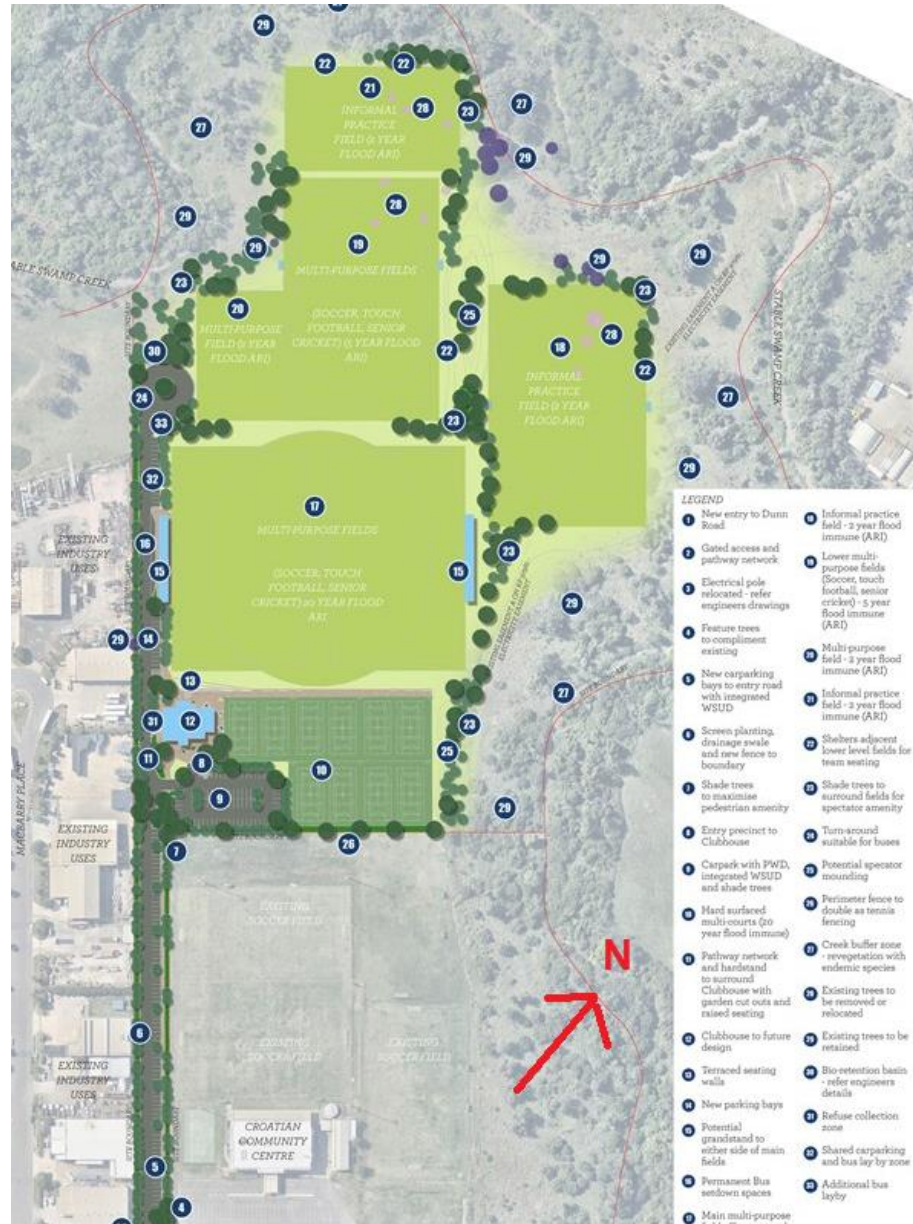

### Rugby Union @Villa Park:

- Field 2 - Charlie Fisher Oval

Villanova Park  
Manly Road, Tingalpa

- |  |  |
|--|--|
|  Rugby/Football | <b>Facilities</b>  |
| 1 Field 1 - Andrew Slack Oval  | 13 Western grandstand / changerooms  |
| 2 Field 2 - Charlie Fisher Oval  | 14 Canteen   |
| 3 Field 3  | 15 Changerooms   |
| 4 Field 4  | 16 West Car Park   |
| 5 Field 5  | 17 East Car Park   |
| 6 Field 6 - John Seary West  |  |
| 7 Field 7 - John Seary East  |  |
|  Cricket      |  Disabled Parking |
| 8 Andrew Slack Oval  |  First Aid        |
| 9 Oval 3   |  Toilets          |
| 10 Oval 4  |  Entrance         |
| 11 John Seary Oval   |  Exit Only        |
| 12 Cricket Nets  |  |

#### GENERAL

- 47 Chapel
- 48 Goods Inwards
- 49 Uniform Shop
- 50 Tuckshop
- 51 Visitor Carpark
- 52 College Bus Stop
- 53 Bus Stop - Grevilla Road
- 54 Marist Centre Brisbane
- 55 Br Andrew Villa - Brothers Community

## Round 2 Somerfields Playing Fields