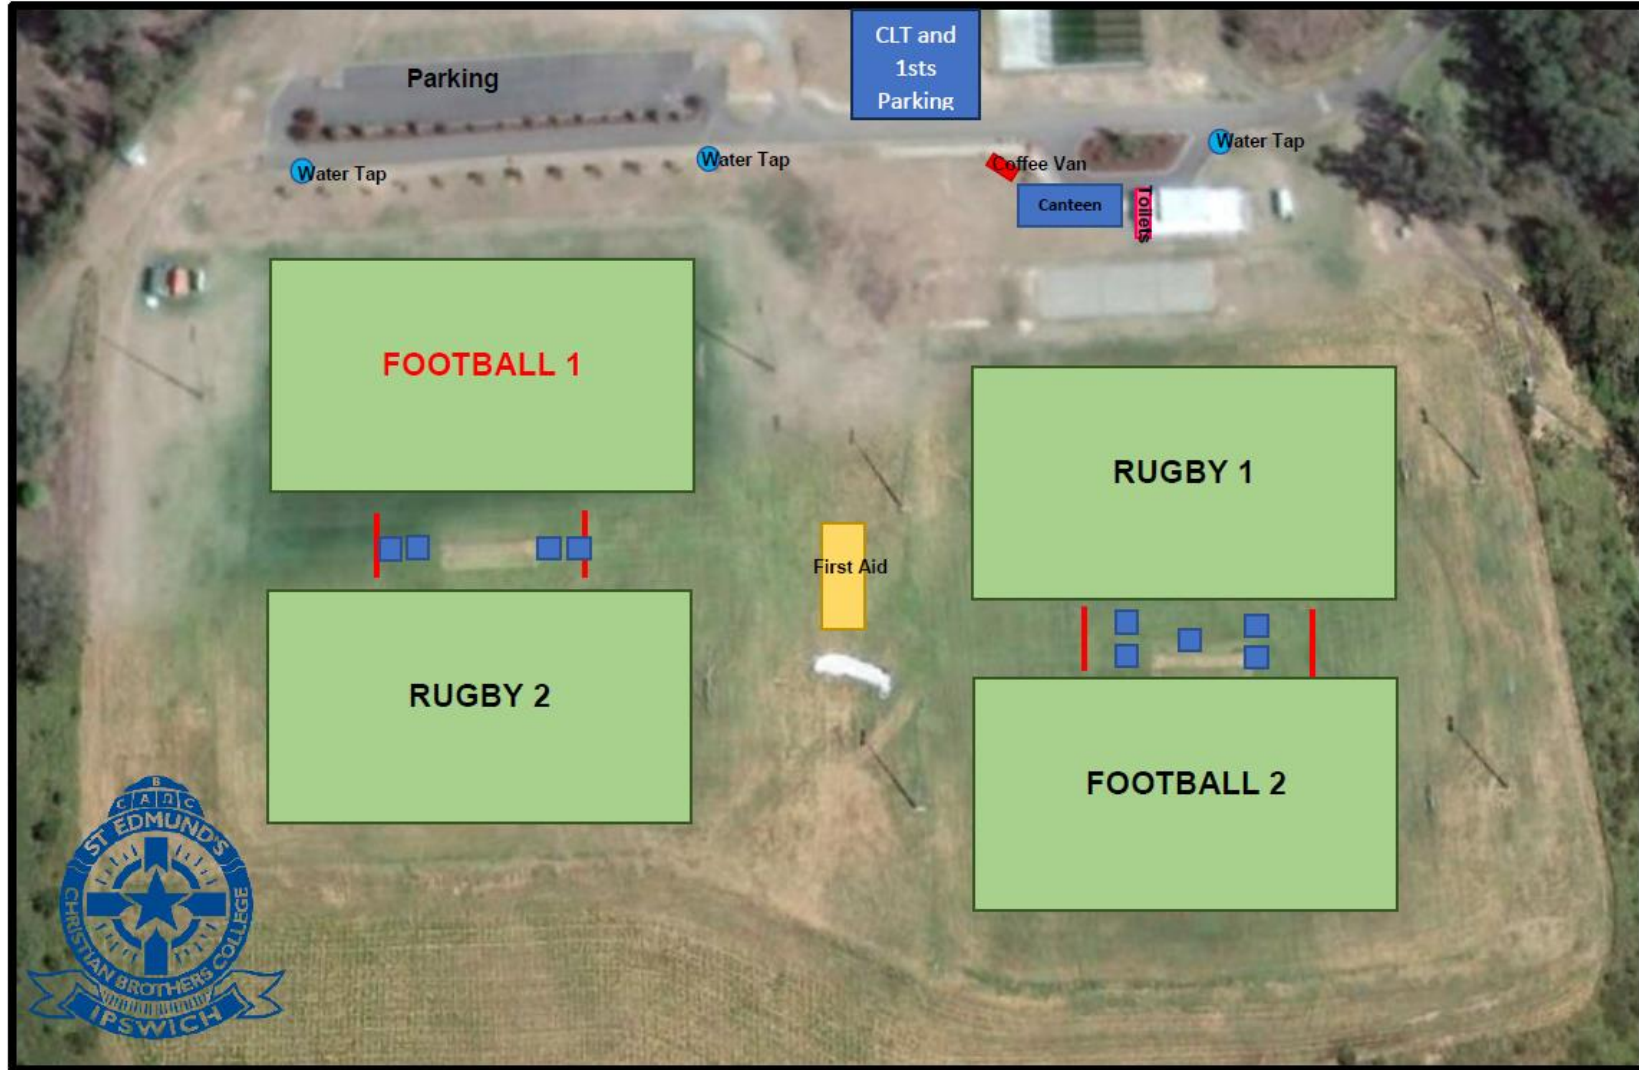

### Rugby Union @Villa Park:

- Field 2 - Charlie Fisher Oval

Villanova Park  
Manly Road, Tingalpa

- |  |  |
|--|--|
|  Rugby/Football | <b>Facilities</b>  |
| 1 Field 1 - Andrew Slack Oval  | 13 Western grandstand / changerooms  |
| 2 Field 2 - Charlie Fisher Oval  | 14 Canteen   |
| 3 Field 3  | 15 Changerooms   |
| 4 Field 4  | 16 West Car Park   |
| 5 Field 5  | 17 East Car Park   |
| 6 Field 6 - John Seary West  |  |
| 7 Field 7 - John Seary East  |  |
|  Cricket      |  Disabled Parking |
| 8 Andrew Slack Oval  |  First Aid        |
| 9 Oval 3   |  Toilets          |
| 10 Oval 4  |  Entrance         |
| 11 John Seary Oval   |  Exit Only        |
| 12 Cricket Nets  |  |

Please note that Villanova Park is an alcohol, dog and smoke free zone.

Round 2 St Edmund's College Playing Fields