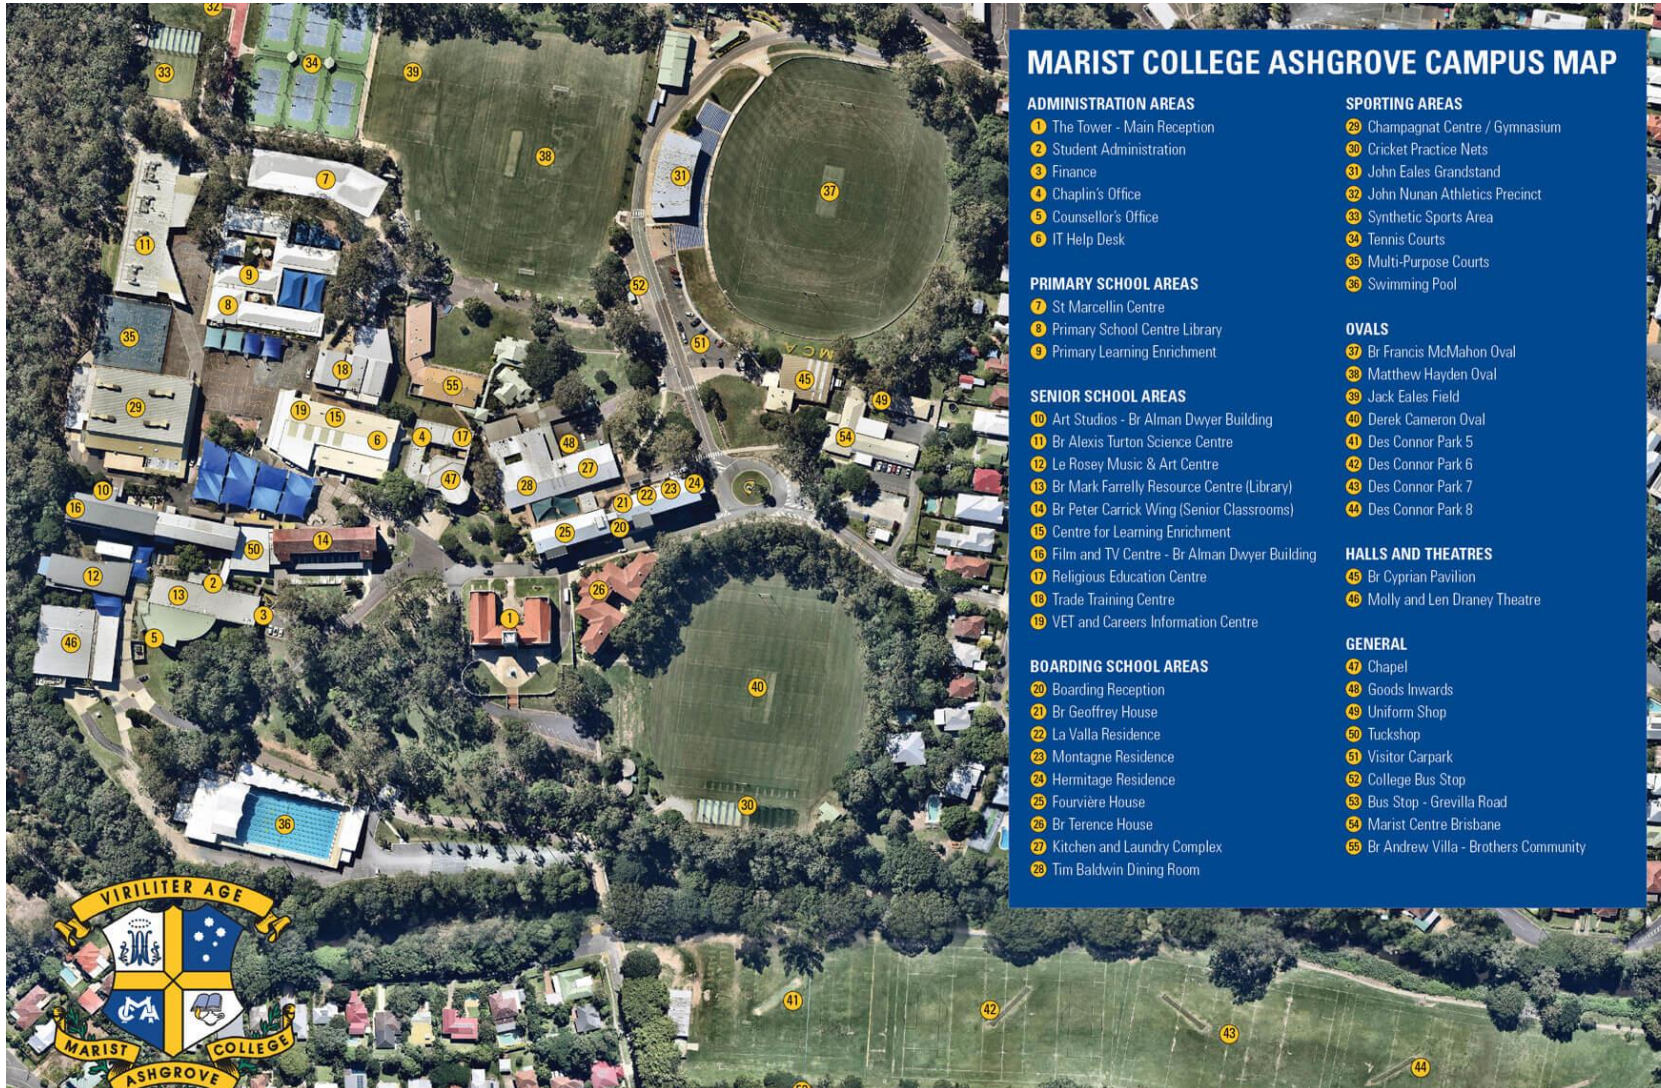

### Rugby Union @Villa Park:

- Field 2 - Charlie Fisher Oval

Villanova Park  
Manly Road, Tingalpa

- |  |  |
|--|--|
|  Rugby/Football | <b>Facilities</b>  |
| 1 Field 1 - Andrew Slack Oval  | 13 Western grandstand / changerooms  |
| 2 Field 2 - Charlie Fisher Oval  | 14 Canteen   |
| 3 Field 3  | 15 Changerooms   |
| 4 Field 4  | 16 West Car Park   |
| 5 Field 5  | 17 East Car Park   |
| 6 Field 6 - John Seary West  |  |
| 7 Field 7 - John Seary East  |  |
|  Cricket      |  Disabled Parking |
| 8 Andrew Slack Oval  |  First Aid        |
| 9 Oval 3   |  Toilets          |
| 10 Oval 4  |  Entrance         |
| 11 John Seary Oval   |  Exit Only        |
| 12 Cricket Nets  |  |

Please note that Villanova Park is an alcohol, dog and smoke free zone.

Round 2 St Edmund's College Playing Fields

## Round 2 Marist College Ashgrove Playing Fields

### MARIST COLLEGE ASHGROVE CAMPUS MAP