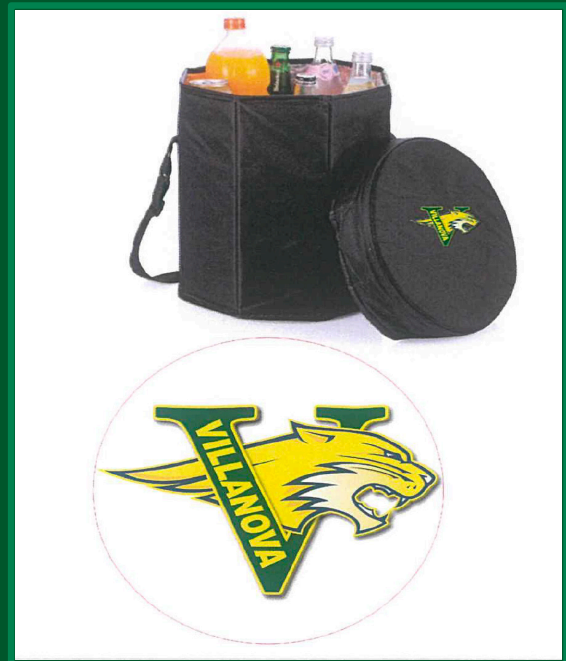

## Cooler Seat

A cooler that is a seat as well. Can support up to 90kgs and holds up to 24 cans. In-

ulated liner. Ultra portable folds completely flat for storage. Size : 300mm(w) x 300mm(h).

**\$30 each**