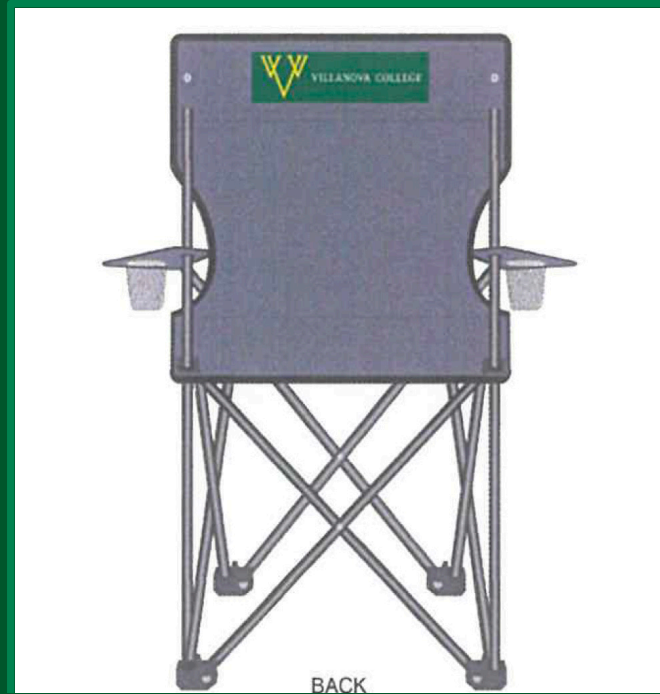

# Camp Chair

Robust folding chair with comfortable arm rests, two mesh beverage holders and a matching carry bag. It is ideal for camping, the beach, picnics, barbecues and events. It has a strong powder coated steel frame with a recommended static weight loading of up to 150kgs.

## Cooler Seat

A cooler that is a seat as well. Can support up to 90kgs and holds up to 24 cans. In-

ulated liner. Ultra portable folds completely flat for storage. Size : 300mm(w) x 300mm(h).

**\$30 each**