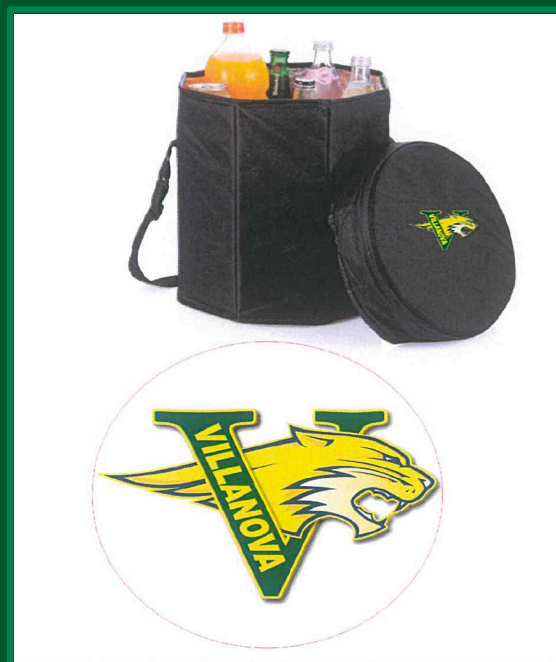

To order: www.trybooking.com/BMEML

Supporting Villanova Music