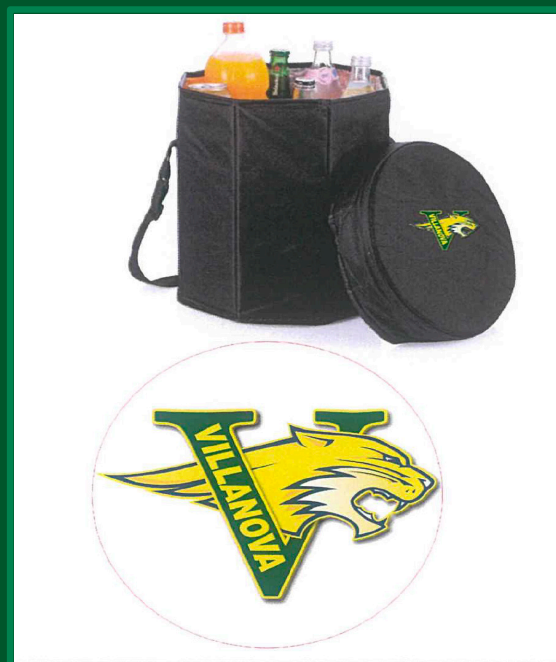

## Cooler Seat

A cooler that is a seat as well. Can support up to 90kgs and holds up to 24 cans. In-

ulated liner. Ultra portable folds completely flat for storage. Size : 300mm(w) x 300mm(h).

**\$26 each**