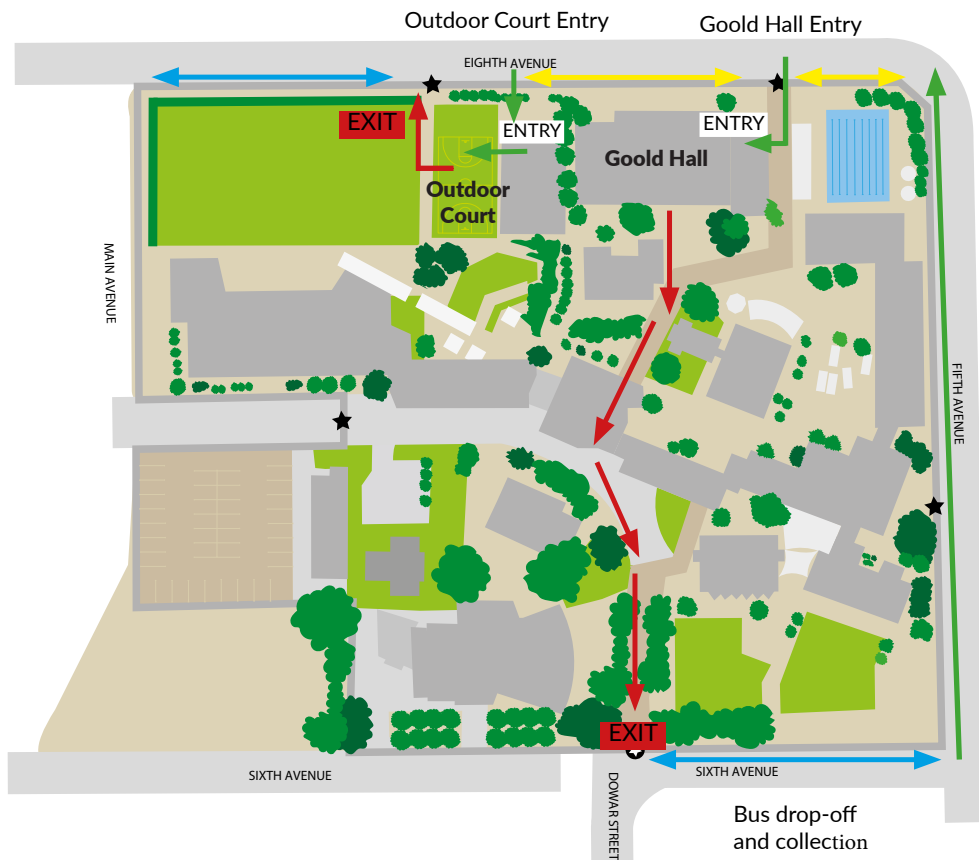

GOULD HALL & OUTDOOR COURT

VILLANOVA COLLEGE
Developing fine young men

Covid Site Plan

Drop Off and Pick Up Points

- Players, coaches and officials are only permitted to enter the venue. Selected students (for the 1st game) and one parent per player is allowed for the open games only
- Parents and school buses are to drop off and pick up at the designated areas during the specified times
- Players are not to arrive more than 15min prior to the start time. At the conclusion of the match all players must vacate the venue immediately via the exit path to the pickup zone

Entry and Exit Paths

- Please observe and obey all entry and exit paths as per map

Site Registration

- All players and adults including coaches, officials, staff, parent spectators (opens only) and first aid officers etc must register their attendance at the registration desk

Legend

ENTRY

Registration and entry

EXIT

Exit point

Entry Path

Exit Path

Drop-off zone

Pick-up zone