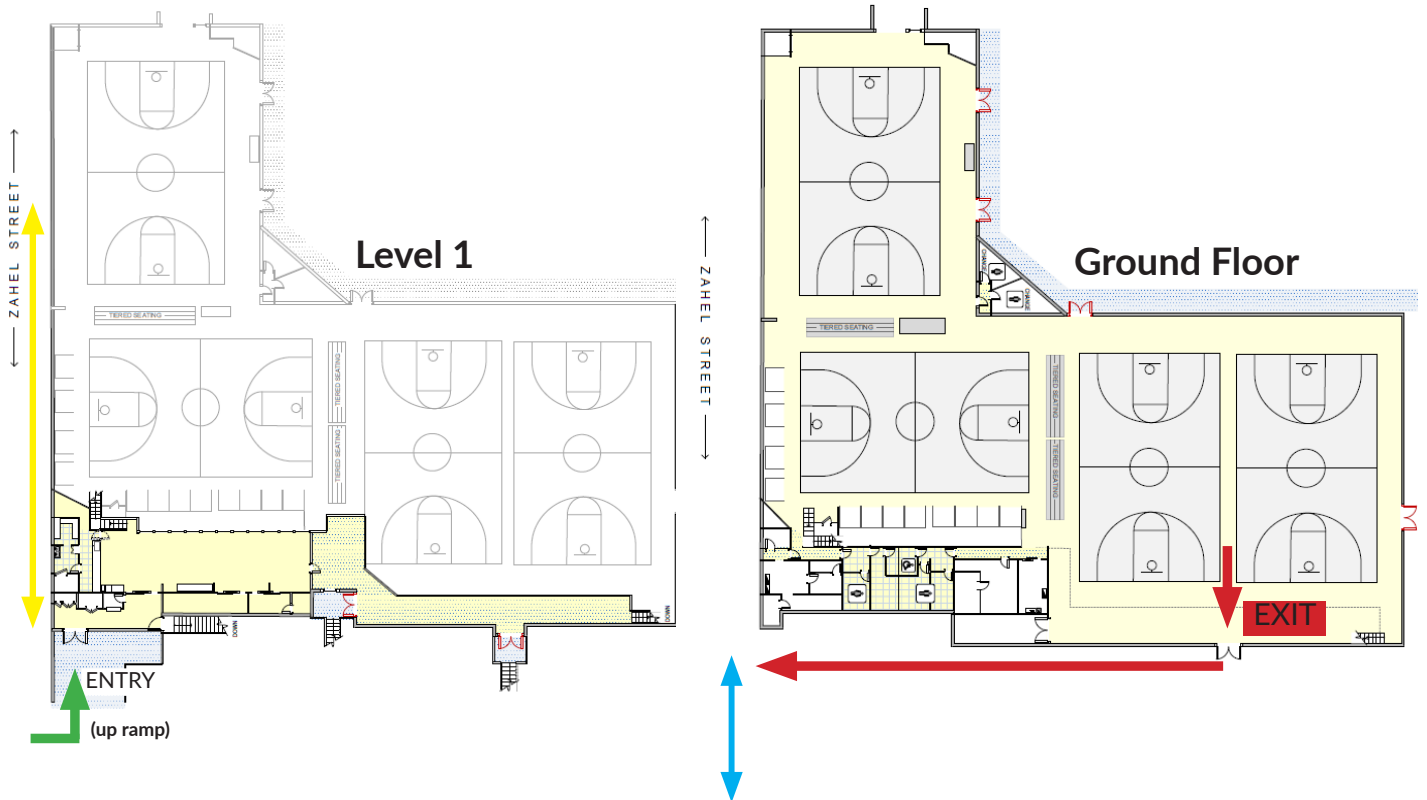

- Please observe and obey all entry and exit paths as per map

Site Registration

- All players and coaches must register their attendance at the registration table located at the entrance.

Hygiene

- Utilise the hand sanitiser before, during and after the game. These are located at the many sanitiser stations at the venue
- Shower at home both pre and post-game
- Come to the venue dressed in playing uniform. There will be no access to changerooms. Toilet facilities will be available. Players are not to bring any unnecessary equipment e.g. basketballs

- Follow the displayed signage at the venue and social distance at 1.5m always
- If you are displaying signs and symptoms of feeling unwell **STAY AT HOME** and seek appropriate medical advice
- Those who display symptoms will not be permitted entry

Canteen Facilities

- No canteen facilities are available
- All players, coaches, officials and spectators are required to bring their own water bottles to the venue. 2 full water bottles per player is recommended. Water fountains will be closed.

Venues

- Venues will be cleaned before and after each match
- There will be an appointed COVID Officer at each venue

Download the App

- We encourage all members of the community to download the COVID Safe App to assist with contact tracing in the event of a contracted case whilst at any AIC sporting event

Clem Jones Centre
(Southern Districts Basketball Association)
56 Zahel Street, Carina

Legend

ENTRY

Registration and entry

EXIT

Exit point

Entry Path

Exit Path

Drop-off zone

Pick-up zone