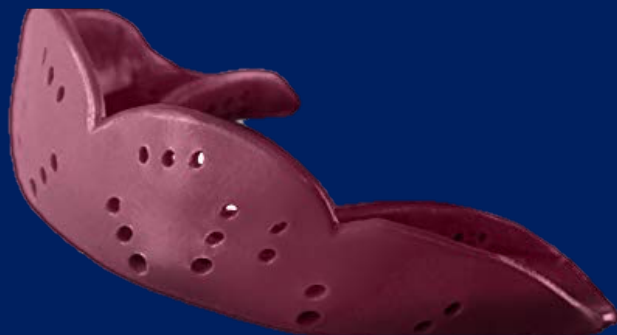

TALK, BREATHE. & DRINK WITH EASE

From $44.95. Bundle & SAVE!